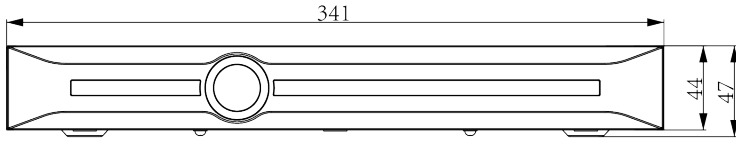

### General

UI Language	Simple Chinese; Traditional Chinese; English; Spanish; Korean; Italian; Turkish; Russian; Thai; French; Polish; Dutch; Hebrew; Arabic; Vietnamese; German; Ukrainian; Portuguese; Albanian
Power Supply	DC12V 3.3A
Power Consumption	<10W(HDD not included, idling)
NetWeight	1.6 kg
GrossWeight	3kg
Boundary Dimensions	341(L)273(W)47(H)mm
Package Dimensions	415(L)140(W)375(H)mm
Operating Temperature	-10°C~+55°C
Operating Humidity	10%~90%RH
Storage Temperature	-10°C~+55°C
Storage Humidity	10%~90%RH
Package Kit	Network Video Recorder; Screw pack; Mouse; Power adapter; European standard power cord

## DIMENSIONS (Unit: mm)